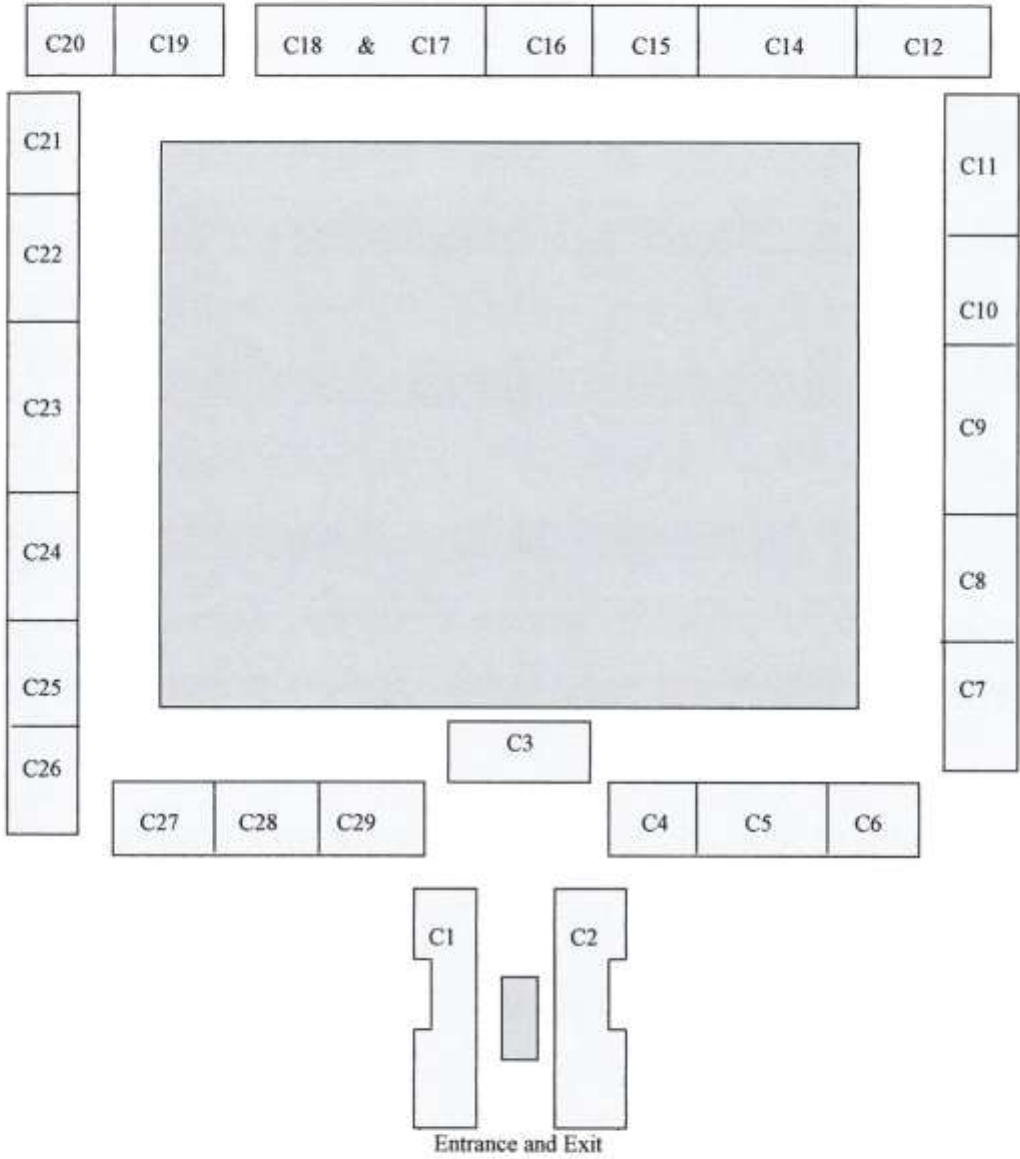

The Cloisters