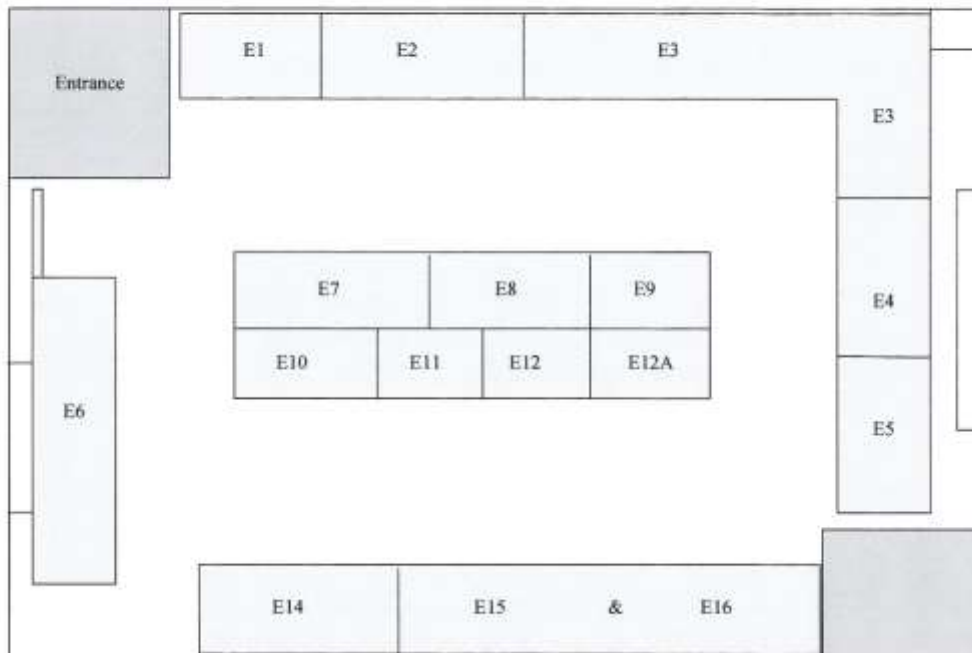

The Old Riding School