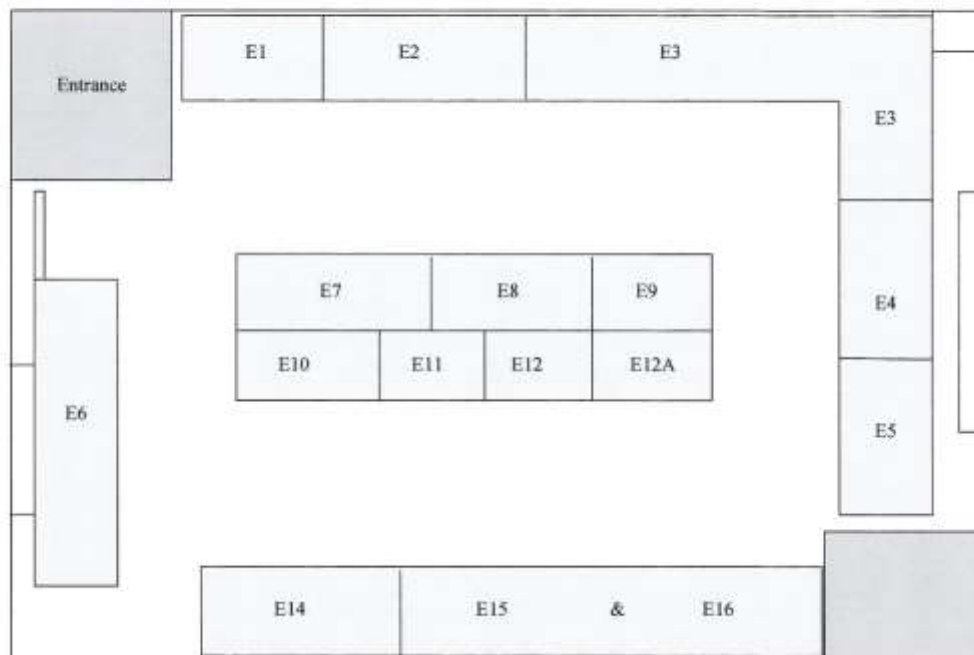

DEALERS IN THE OLD RIDING